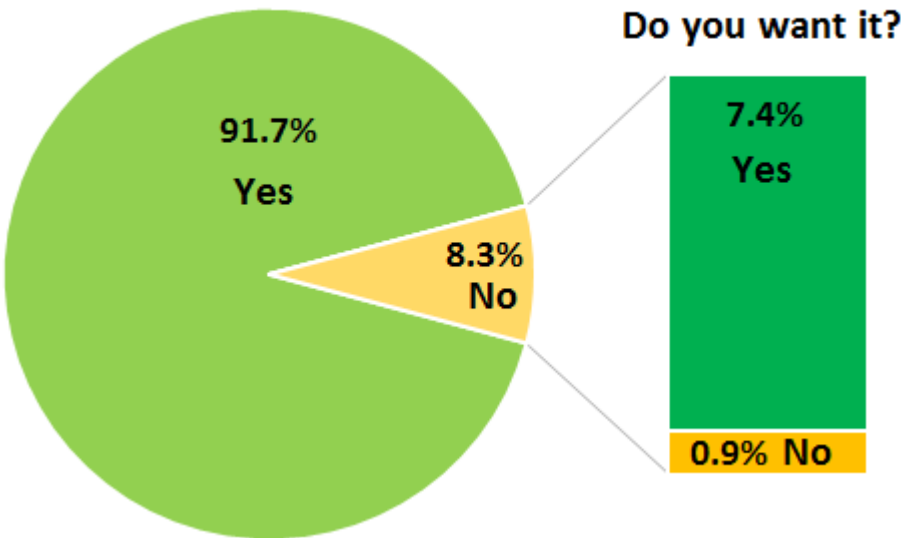

Do you have internet today?