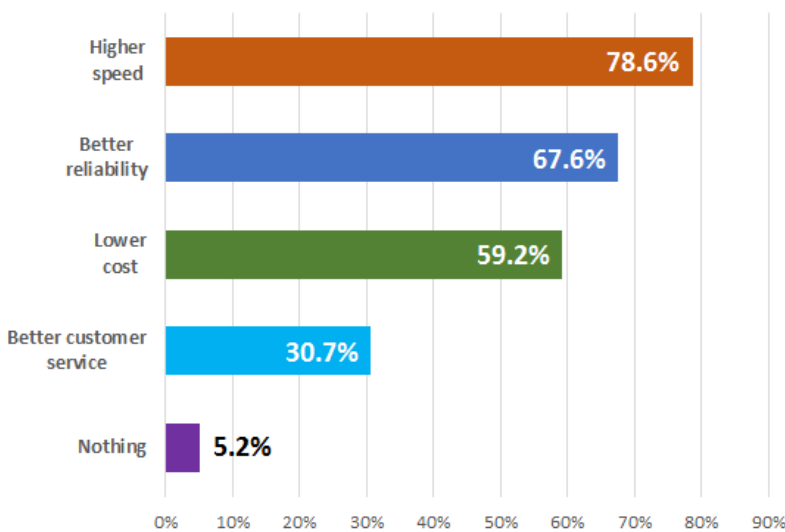

What more do you need?