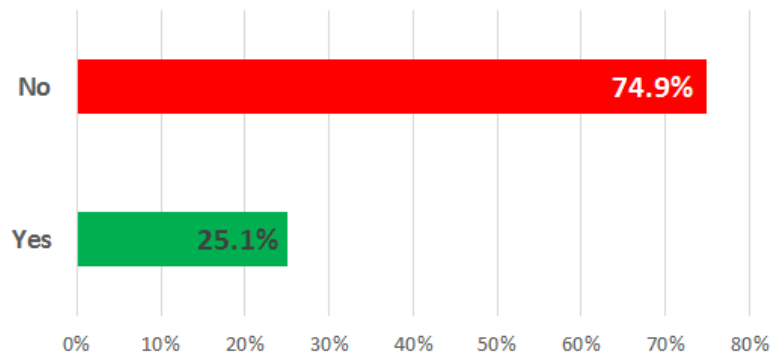

Do you want more choices for internet?

Do you have internet today?

What more do you need?

Are you getting what you pay for?

What speed are you paying for?

Do you support the township funding a formal study?