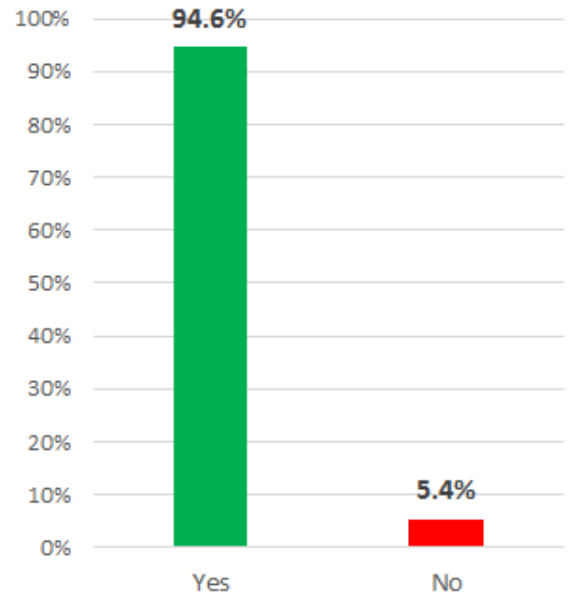

Grass Lake Internet Survey Results

499 responses within Township
20% of households responding
80:20 ratio match for Township to Village residents
93% are registered voters
59 volunteers identified
99% confidence at 5% margin of error

Do you want more choices for internet?