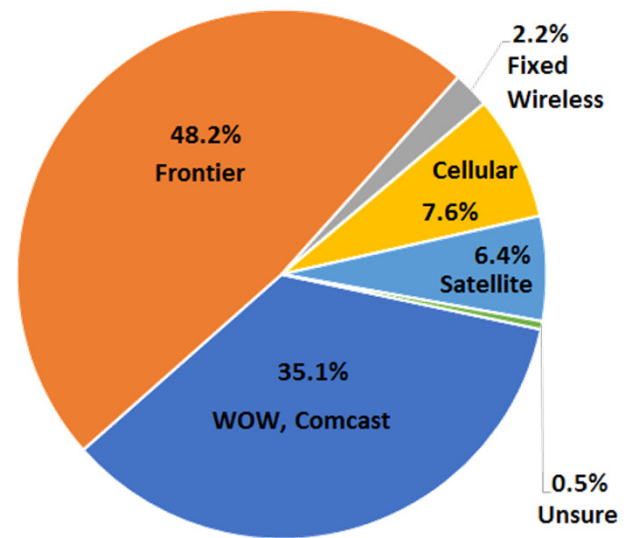

Do you have internet today?