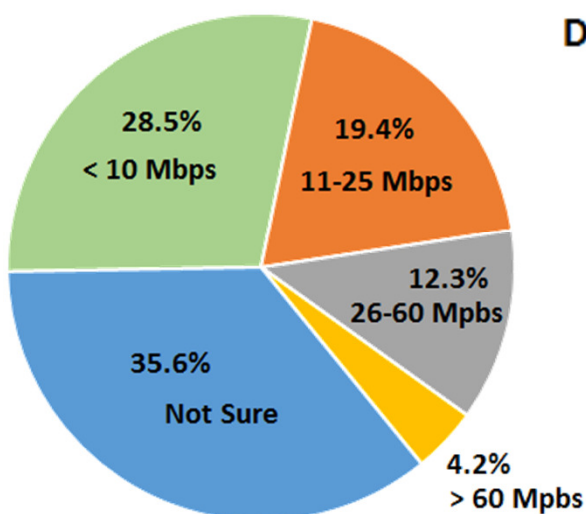

Do you want more choices for internet?

Do you have internet today?

What more do you need?

Are you getting what you pay for?

What speed are you paying for?

Do you support the township funding a formal study?